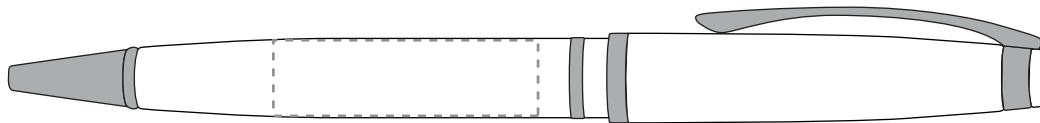

**PANTONE REFERENCE(S)**

● Engraving

ARTWORK SCALE 100%

Side Engrave Area:

35mm x 10mm

ARTWORK SCALE 100%

**The dashed line is to demonstrate print area and will not appear on your printed item****PLEASE NOTE:**